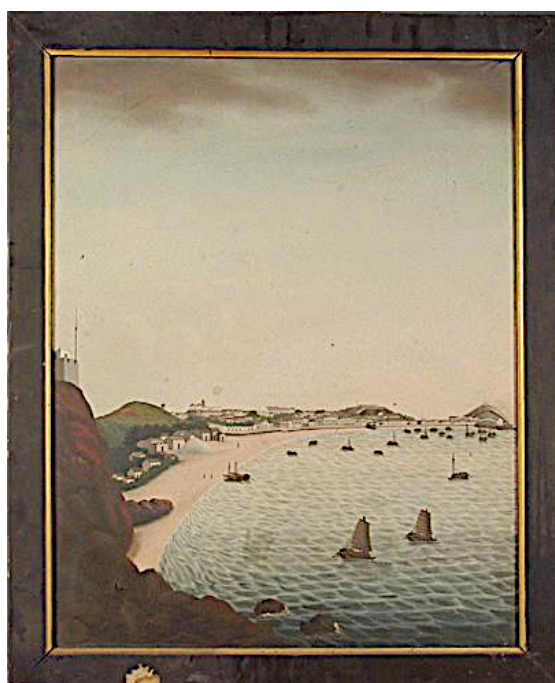

“Praia Grande” Bay in Macao.

[Macao, la Praya Grande.]

[anonymous; canvas, oil painting; h. 67 cm x w. 53 cm]

N°Inventaire: 570.2792

- [c. 1820-1830]

“Praia Grande” Bay in Macao.

[Macao, la Praya Grande.]

[anonymous; canvas, oil painting; h. 45.5 cm x w. 60 cm]

N°Inventaire: 570.2798

- [c. 1820-1830]

Macao: ships ascending the Pearl River.

[Macao: navires remontant la Rivière des Perles.]

[anonymous; English paper, gouache; h. 39.3 cm x w. 48.5 cm]

N°Inventaire: 2002.14.23

• [c. 1822-1825]

Chinese forts near Macao, on the shore the Pearl River.

[Forts chinois près de Macao, sur la rive la Rivière des Perles.]

[anonymous; English paper, gouache; h. 39 cm x w. 48.7 cm]

N°Inventaire: 2002.14.34